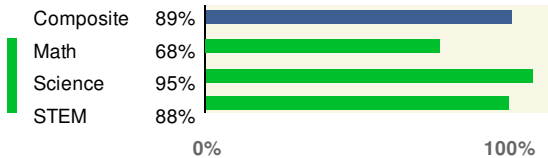

US Rank

US Rank

Your ranks tell you the approximate percentages of recent high school graduates in the US who took the ACT® test and received scores that are the same as or lower than your scores. For example, a rank of 55 for your Composite score means 55% of students earned that Composite score or below.