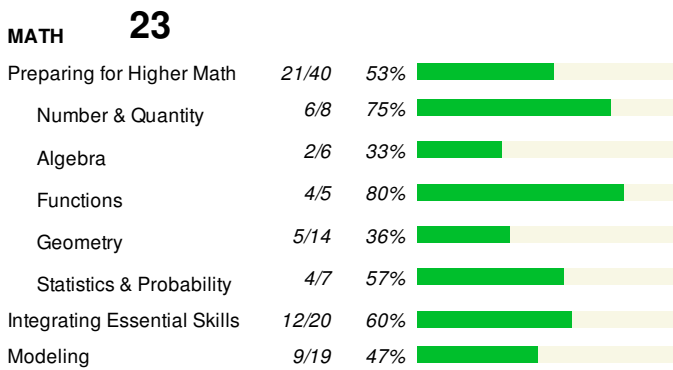

Detailed Results

If you took the writing test, your essay was scored on a scale of 1 to 6 by two raters in each of the four writing domains. These domains represent essential skills and abilities that are necessary to meet the writing demands of college and career. Your domain scores, ranging from 2 to 12, are a sum of the two raters' scores. Your writing score is the average of your four domain scores rounded to the nearest whole number. To learn more about your writing score, visit www.act.org/the-act/writing-scores.

ACT math, science, English, and reading test scores and the Composite score range from 1 to 36. For each test, we converted your number of correct answers into a score within that range. Your Composite score is the average of your scores on the four subjects rounded to the nearest whole number.