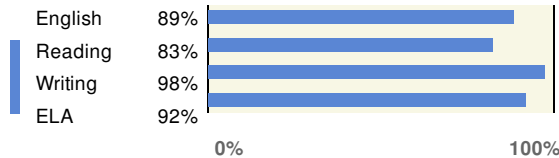

US Rank

US Rank

Your ranks tell you the approximate percentages of recent high school graduates in the US who took the ACT® test and received scores that are the same as or lower than your scores. For example, a rank of 55 for your Composite score means 55% of students earned that Composite score or below.