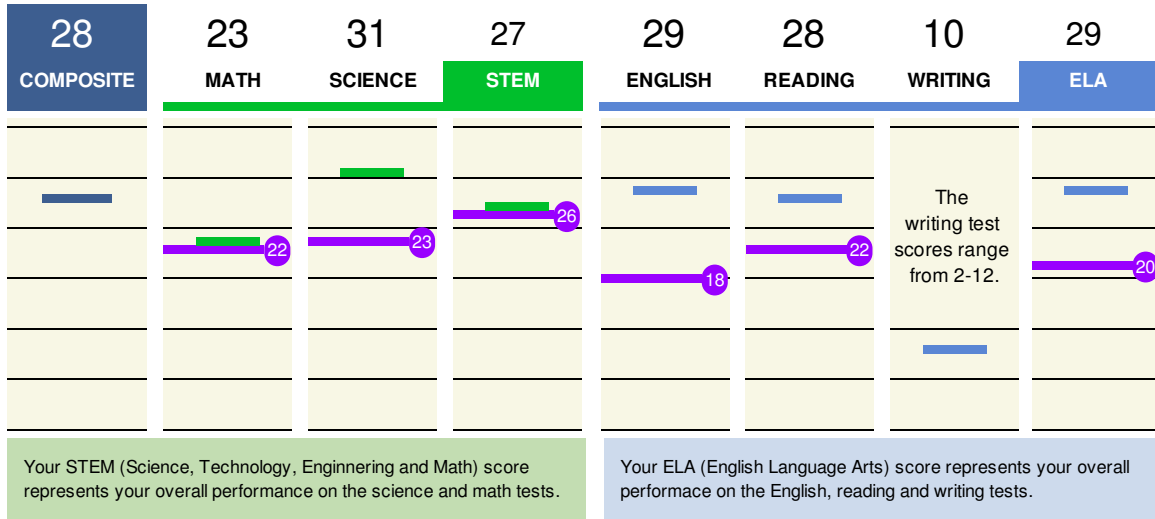

PRACTICE ACT SCORE REPORT

Student Name: **Joe Demonstrationman**
 Student ID: **100**
 Test Date: **May 08, 2018**
 Test Name: **#035 - ACT Official Prep Guide #3**

Your Score

ACT College Readiness Benchmarks